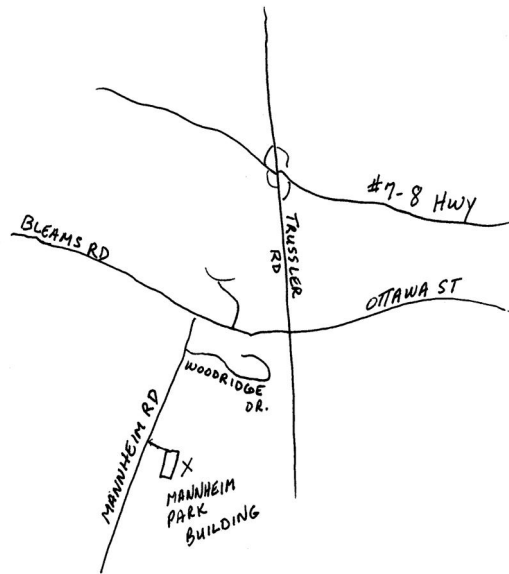

**Directions to Mannheim Park
for
Workshops and Quilting Circle**

Unless otherwise noted, workshops will be held at the Mannheim Park Building. To get to there from Kitchener-Waterloo:

- ❖ Take the Conestoga Expressway westbound toward Stratford
- ❖ Exit at Trussler Road (one exit past Fischer Hallman)
- ❖ Turn south (left) onto Trussler Road
- ❖ Turn right at Ottawa Street
- ❖ Turn left at the Mannheim Road. Drive about 1 km until you see a round sign on the left with a big green "P"

The building is set back from the road; there is ample parking.